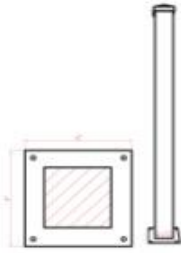

MLT-33G: 10" x 12'

MLT-33H: 11" x 12'

ML BUILDING SUPPLY LTD

Address: 8014 Webster Rd, Delta BC Canada V4G 1G6

Tel: 604-430-3008 / Cell: 778-319-2727 / Fax: 604-430-3021

Email: mlbuildingsupply@gmail.com website: www.mlbuildingsupply.com