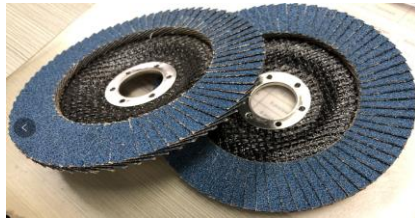

MLT-02B

Blue Flap Discs:125*22mm
P60/P80 Zirconium corundum
25 pcs/pack