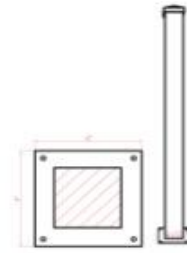

MLAP-01

Alum Post

post cap:2-1/2" & post:2-1/2" H:43" &
end cap:4"x4"x3/16"
- CENTER CONNECTED

MLAP-02

Alum Post

post cap:2-1/2" & post:2-1/2" H:43" &
end cap:4"x4"x3/16"
- END CONNECTED

MLAP-03

Alum Post