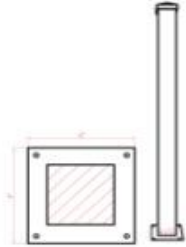

MLAP-04

Alum Post

post:2" H:40" & plate:4"x4"x3/16"