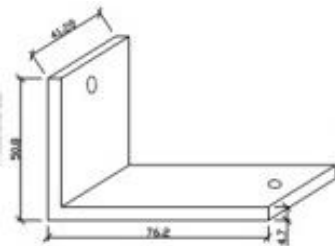

MLCAL37-4.7
2" X 2" X 3/16
42mm (1-5/8 height)
500pcs/box

MLCAL38-4.7
冲孔铝配件SIZE:
2"X3"X3/16 H: 1-5/8"
380/box

MLCAL39-5.9
handrail Bracket (straight and degree cut Side Clip Plate for Top-Rail Sleeve)
107.43x90.03x36x5.9
120pcs/box