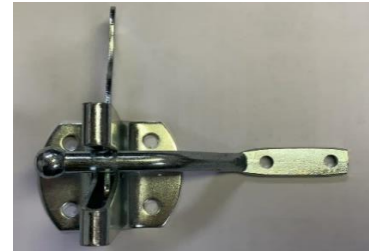

MLH-20s
Steel gate finger latch 聪明锁