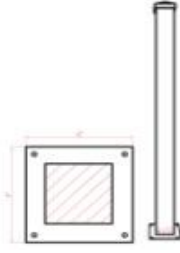

MLAP-02

Alum Post

post cap:2-1/2" & post:2-1/2" H:43" &
end cap:4"x4"x3/16"
- END CONNECTED