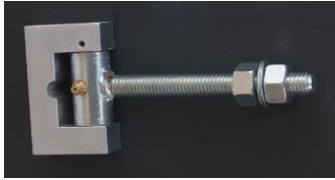

ML BUILDING SUPPLY LTD

Address: 8014 Webster Rd, Delta BC Canada V4G 1G6

Tel: 604-430-3008 / Cell: 778-319-2727 / Fax: 604-430-3021

Email: mlbuildingsupply@gmail.com website: www.mlbuildingsupply.com