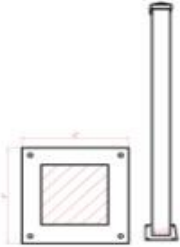

MLAP-05

Alum Post

post:1-1/2" H:40" & plate:3"x3"x3/16"